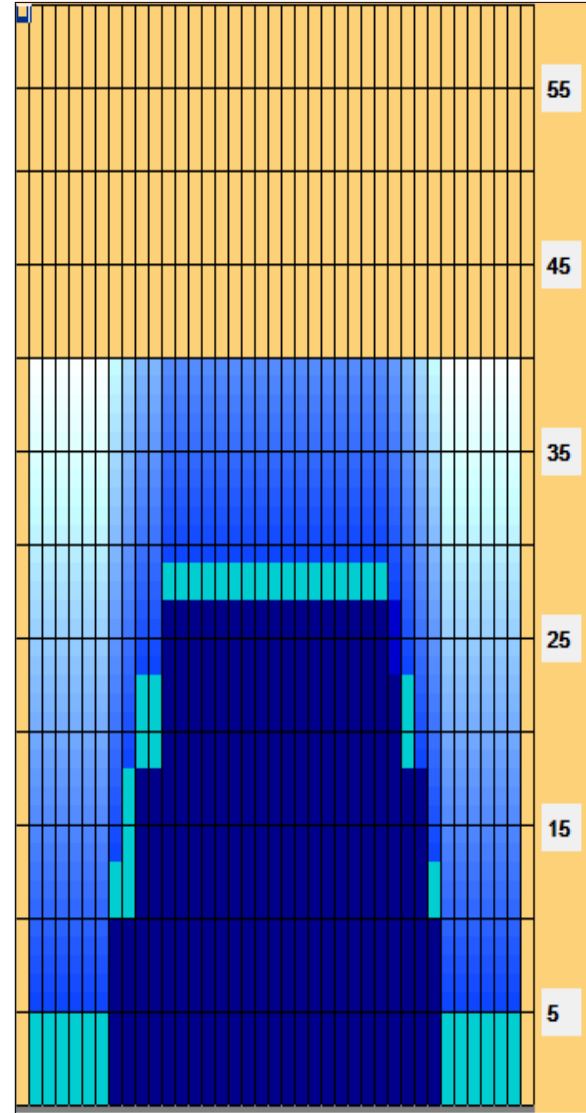

2020 SYC Planet Fun

Oil Pattern Distance: 40 Feet **Reverse Brush Drop:** 40 Feet **Oil Per Board:** 50 uL
Forward Oil Total: 17.25 mL **Reverse Oil Total:** 7.25 mL **Volume Oil Total:** 24.5 mL
Forward Boards Crossed: 345 Boards **Reverse Boards Crossed:** 145 Boards **Total Boards Crossed:** 490 Boards

	Start	Stop	Loads	Speed	Crossed	Start	End	Feet	T.Oil
1	2L	2R	4	14	148	0.0	5.9	5.9	7400
2	8L	8R	3	18	75	5.9	13.5	7.6	3750
3	9L	9R	2	18	46	13.5	18.6	5.1	2300
4	10L	10R	2	18	42	18.6	23.7	5.1	2100
5	12L	12R	2	22	34	23.7	29.9	6.2	1700
6	2L	2R	0	26	0	29.9	40.0	10.1	0

	Start	Stop	Loads	Speed	Crossed	Start	End	Feet	T.Oil
1	2L	2R	0	30	0	40.0	27.0	-13.0	0
2	12L	11R	3	22	54	27.0	17.7	-9.3	2700
3	10L	9R	3	18	66	17.7	10.1	-7.6	3300
4	8L	8R	1	18	25	10.1	7.6	-2.5	1250
5	2L	2R	0	14	0	7.6	0.0	-7.6	0

Conditioner:
 Type In or Select One

 TransferType:
 Type In or Select One

Forward

 Reverse

 Combined

 Buff

Item	3L-7L:18L-18R	8L-12L:18L-18R	13L-17L:18L-18R	18L-18R:17R-13R	18L-18R:12R-8R	18L-18R:7R-3R
Description	Outside Track:Middle	Middle Track:Middle	Inside Track:Middle	Middle:Inside Track	Middle:Middle Track	Middle:Outside Track
Track Zone Ratio	5	1.47	1	1	1.35	5